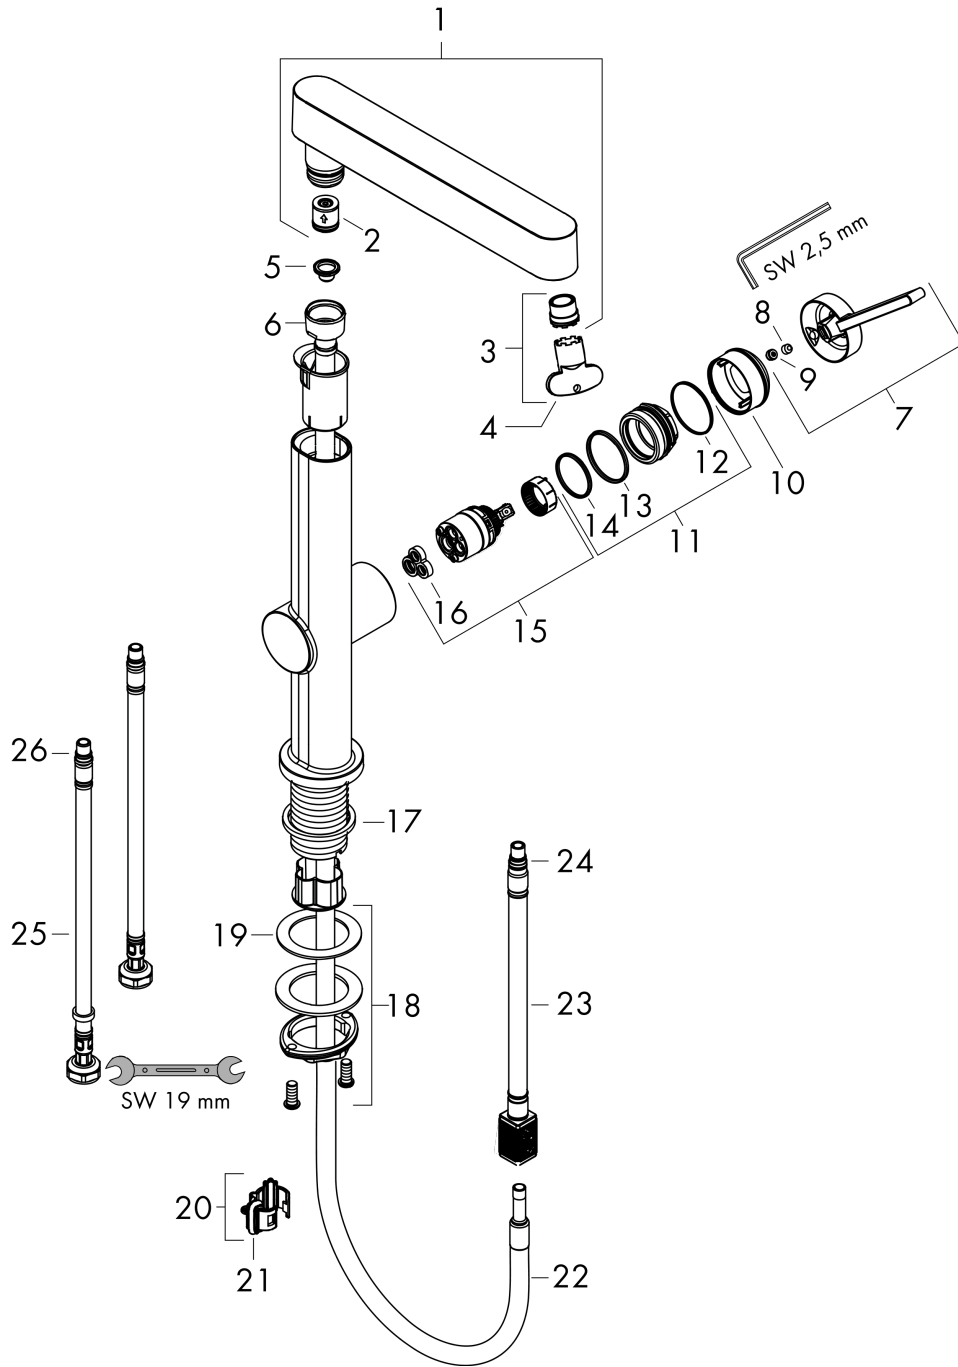

### Flowchart

**Finoris**  
**Single lever basin mixer 230 with pull-out spray, 2jet and push-open waste set**  
 Surfaces: **Matt White**    Article Number: **76063700**

**Exploded Drawing**

Year of production: >06/21