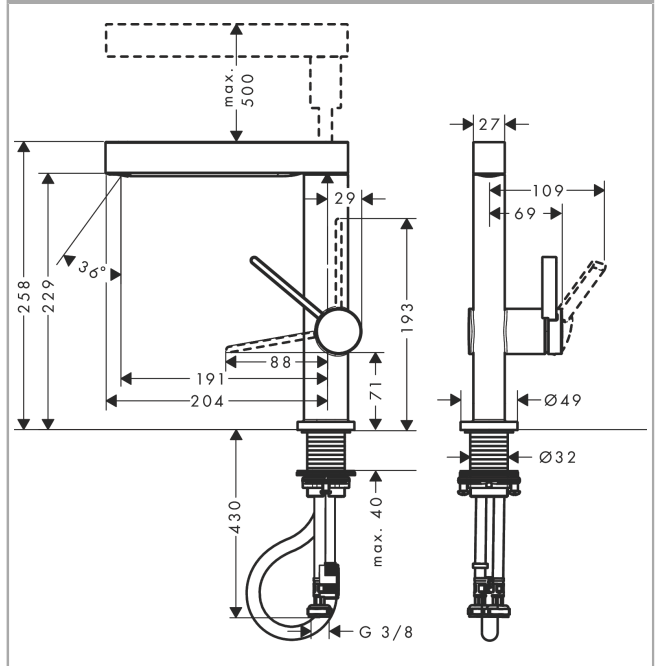

##### product features

- consists of: single lever basin mixer, waste set
- ComfortZone 230
- projection 191 mm
- spray type: laminar spray, PowderRain
- spray returns through pressing spray diverter and spray returns automatically through handle closing
- extension length: 50 cm
- spray disc surface: graphite
- maximum flow rate at 3 bar: 5 l/min
- ceramic cartridge
- temperature limitation adjustable
- push-open waste set G 1¼
- material waste set: metal
- connection type: G ¾ connections
- connection dimension: DN15
- non-return valve

#### Scale drawing